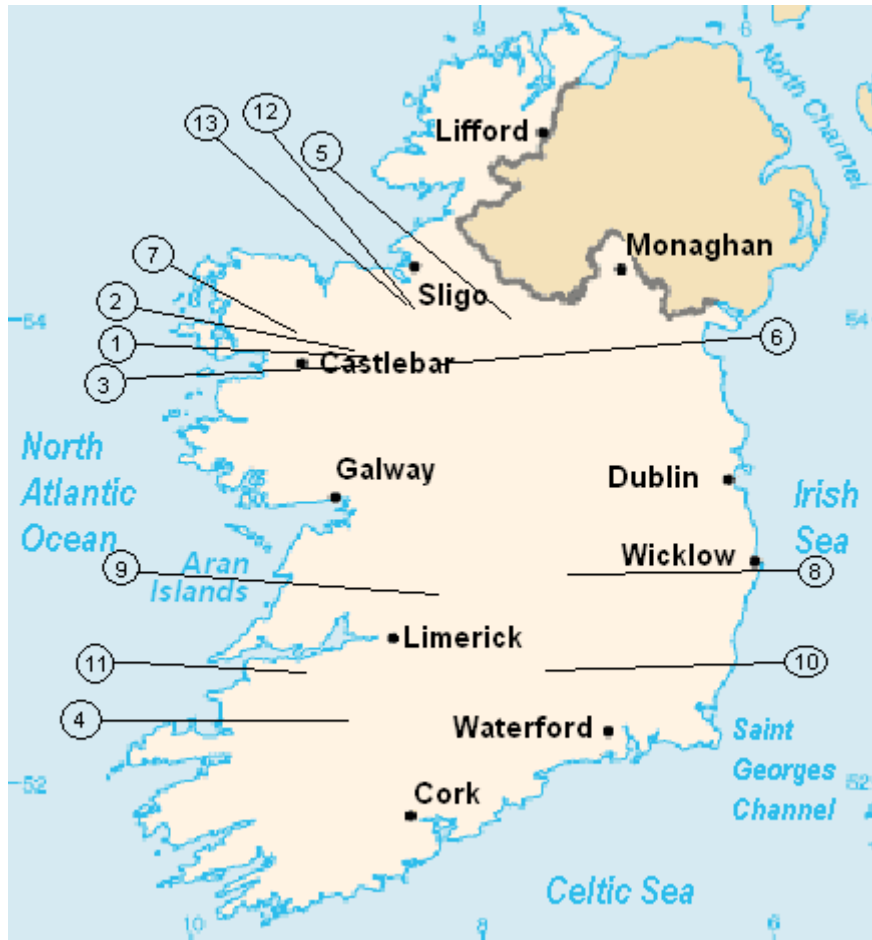

Lands owned by The Fourth Forestry Growth Plan plc.

1. Uggool, Ballaghaderreen, Co. Mayo
2. Cloonaghboy, Co. Mayo
3. Falleighter, Co. Mayo
4. Ballynaguilla, Tullylease, Co. Cork
5. Kiltynaskillan, Co. Cavan
6. Cloonkeerin, Co. Roscommon
7. Derrymartin, Tirawley, Co. Mayo

8. Garryglass, Co. Laois
9. Coumroe, Co. Tipperary
10. Kilbrannel, Thurles, Co. Tipperary
11. Knockdown, Athea, Co. Limerick
12. Carrickrathmullin, Corran, Co. Sligo
13. Lissananny Beg, Corran, Co. Sligo