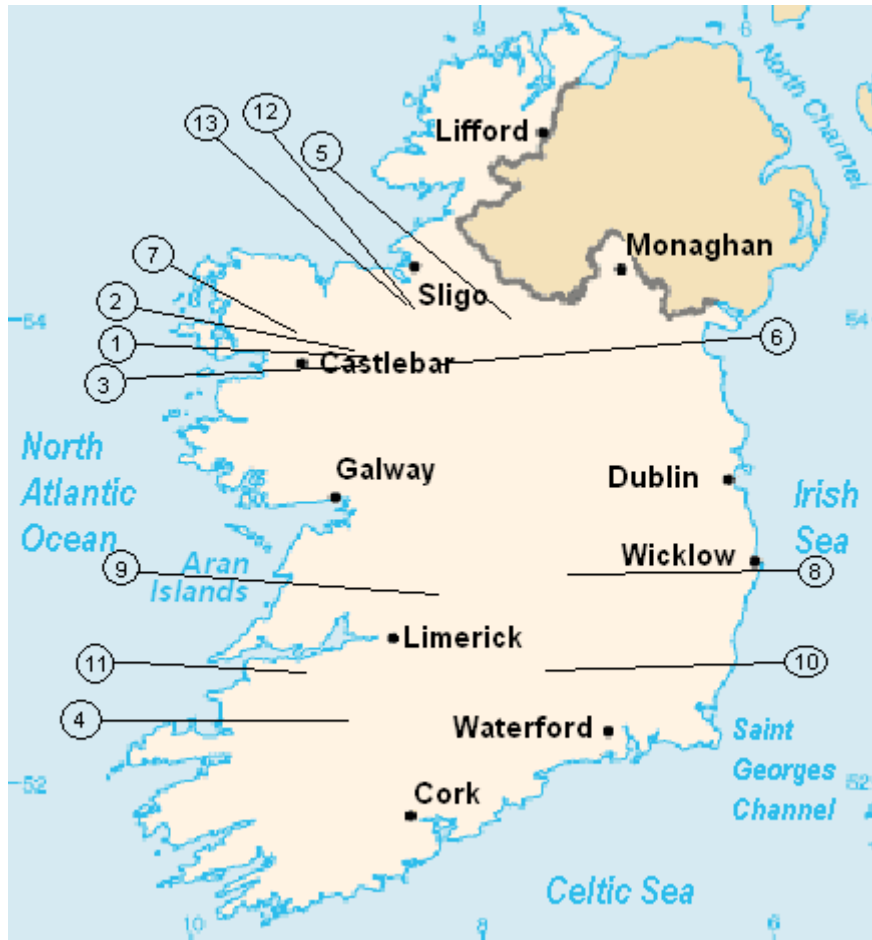

## Lands owned by The Fourth Forestry Growth Plan plc.

---

1. Uggool, Ballaghaderreen, Co. Mayo
2. Cloonaghboy, Co. Mayo
3. Falleighter, Co. Mayo
4. Ballynaguilla, Tullylease, Co. Cork
5. Kiltynaskillan, Co. Cavan
6. Cloonkeerin, Co. Roscommon
7. Derrymartin, Tirawley, Co. Mayo

8. Garryglass, Co. Laois
9. Coumroe, Co. Tipperary
10. Kilbrannel, Thurles, Co. Tipperary
11. Knockdown, Athea, Co. Limerick
12. Carrickrathmullin, Corran, Co. Sligo
13. Lissananny Beg, Corran, Co. Sligo