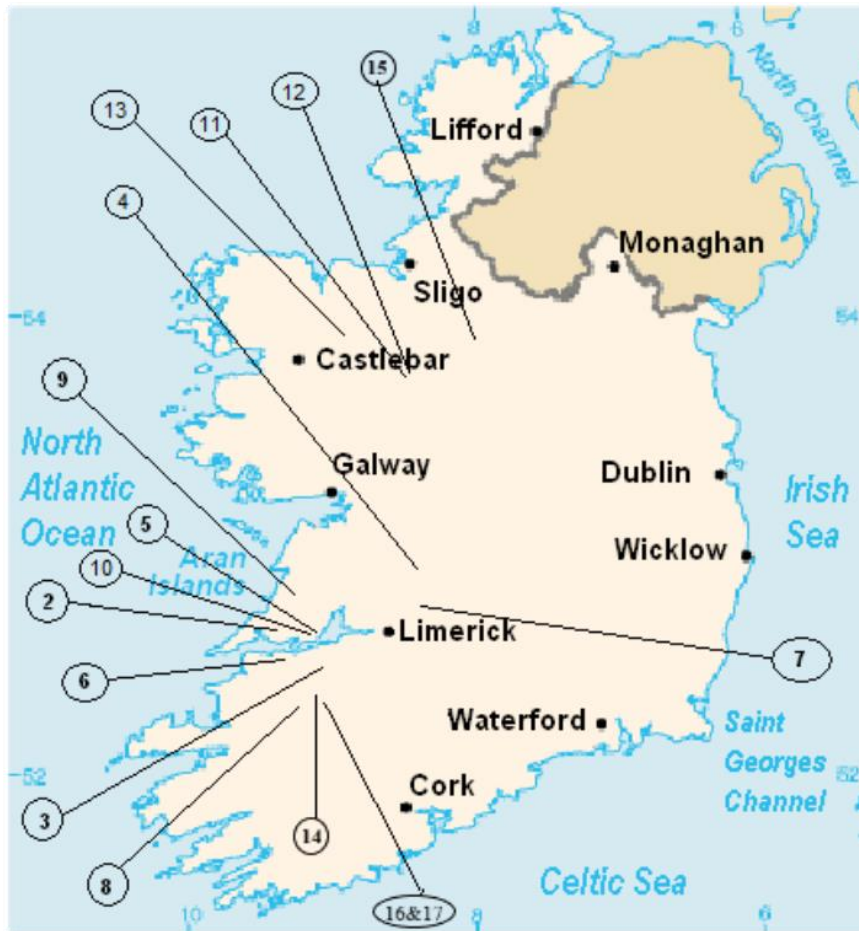

Lands Owned By The Third Irish Forestry Fund Plc.

- 2 - Drumellihiy, Creegh, Co Clare
- 3 - Carrigkerry, Athea, Co Limerick
- 4 - Glenbonniv, Bauroe, Feakle, Co Clare
- 5 - Derrylea, Killadysart, Co Clare
- 6 - Ballyline West, Ballylongford, Co Kerry
- 7 - Ballycarn / Foilnamuck, Ormond Upper, Co Tipperary
- 8 - Tooradoo, Abbeyfeale, Co Limerick
- 9 - Ballyea South, Inagh, Co Clare

- 10 – Burrenfada, Co Clare
 - 11 - Clooncraftfield, Co Roscommon
 - 12 – Cloonfinglas, Co Roscommon
 - 13 – Carrowneden, Co Mayo
 - 14 – Meenylne North, Co. Limerick
 - 15 – Corcormick, Co. Leitrim
 - 16 – Rowls Allen, Co Cork
 - 17 – Glengover, Carrigkerry, Athea, Co. Limerick
-